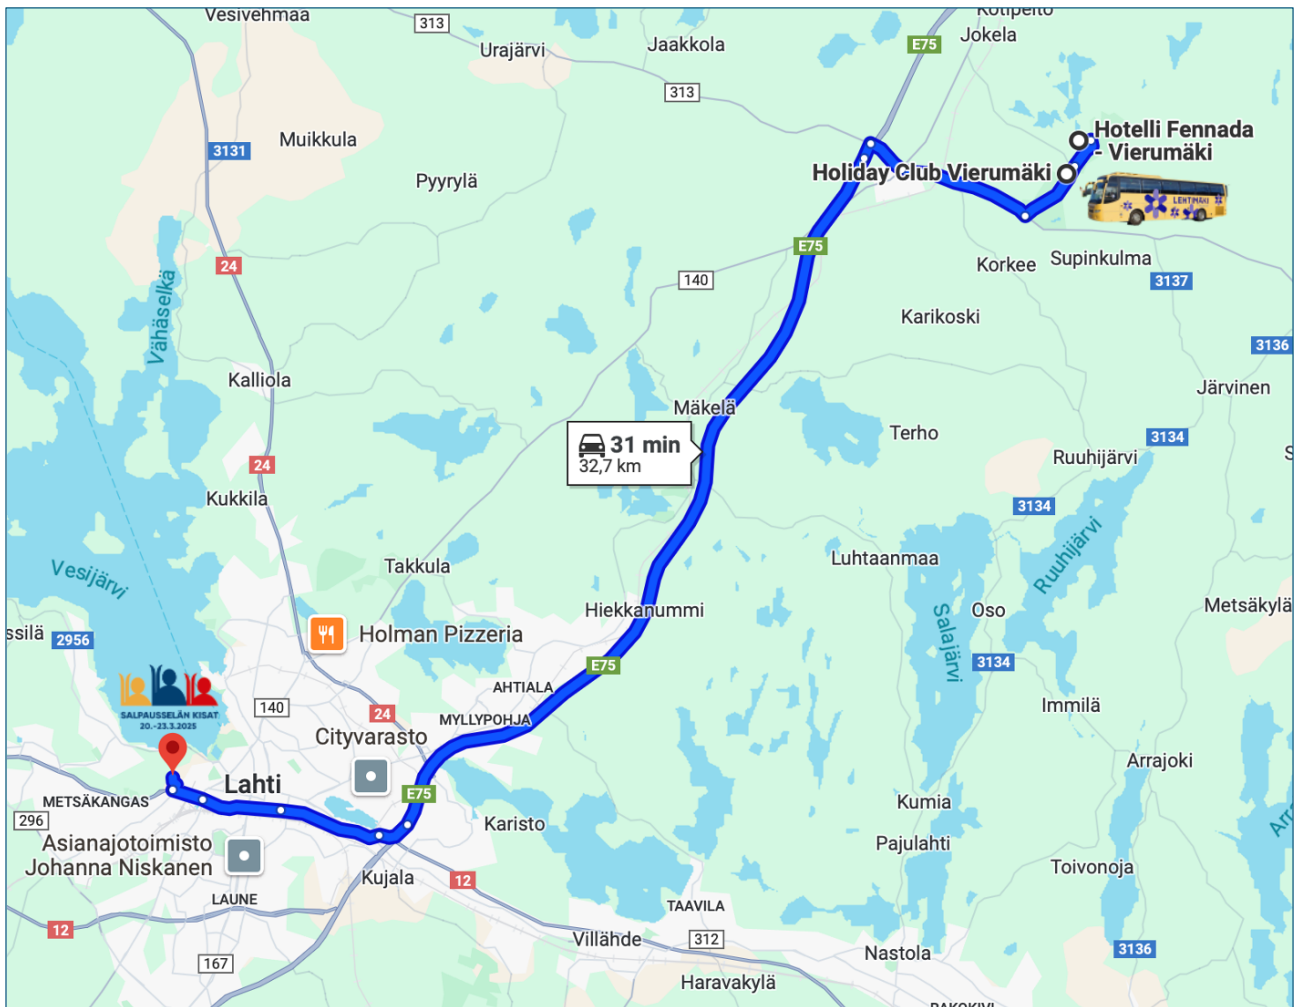

Cross-Country Team Shuttle bus schedule

Fennada Hotel > Holiday Club Hotel > **CC Service area** > Fennada Hotel > Holiday Club Hotel

The driving time from Vierumäki to the stadium is c. 30 minutes

Tuesday 18.3.2025		
Fennada departure time	Holiday Club departure time	Service area departure time
9:00	9:05	9:45
10:30	10:35	11:15
12:00	12:05	12:45
13:30	13:35	14:15

Wednesday 19.3.2025		
Fennada departure time	Holiday Club departure time	Service area departure time
9:00	9:05	9:45
10:30	10:35	11:15
12:00	12:05	12:45
13:30	13:35	14:15

Cross-Country Team Shuttle bus schedule

Fennada Hotel > Holiday Club Hotel > **CC Service area** > Fennada Hotel > Holiday Club Hotel

The driving time from Vierumäki to the stadium is c. 30 minutes

Thursday 20.3.2025		
Fennada departure time	Holiday Club departure time	Service area departure time
9:00	9:05	9:45
9:30	9:35	10:15
10:00	10:05	10:45
10:30	10:35	11:15
11:00	11:05	11:45
11:30	11:35	12:15
12:00	12:05	12:45
12:30	12:35	13:15
13:00	13:05	13:45
13:30	13:35	14:15
14:00	14:05	14:45
14:30	14:35	15:15
15:00	15:05	15:45
15:30	15:35	16:15
16:00	16:05	16:45
16:30	16:35	17:15
17:00	17:05	17:45
17:30	17:35	18:15
18:00	18:05	18:45
18:30	18:35	19:15
19:00	19:05	19:45
19:30	19:35	20:15
20:00	20:05	20:45

Friday 21.3.2025		
Fennada departure time	Holiday Club departure time	Service area departure time
9:00	9:05	9:45
9:30	9:35	10:15
10:00	10:05	10:45
10:30	10:35	11:15
11:00	11:05	11:45
11:30	11:35	12:15
12:00	12:05	12:45
12:30	12:35	13:15
13:00	13:05	13:45
13:30	13:35	14:15
14:00	14:05	14:45
14:30	14:35	15:15
15:00	15:05	15:45
15:30	15:35	16:15
16:00	16:05	16:45
16:30	16:35	17:15
17:00	17:05	17:45
17:30	17:35	18:15
18:00	18:05	18:45
18:30	18:35	19:15
19:00	19:05	19:45
19:30	19:35	20:15
20:00	20:05	20:45
20:30	20:35	21:15
21:00	21:05	21:45
21:30	21:35	22:15